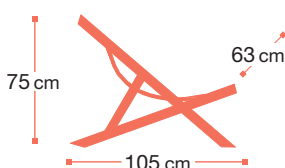

Colors	Code Art. UC	EAN
Ice white folding deckchair / T33 heather beige	R7 704 096	3100038180068
Ice white folding deckchair / T35 heather turquoise	R7 702 096	3100038173374
Ice white folding deckchair / T28 white	47 550 096	3100038162569
Folding deckchair platinum gray / T33 heather beige	R7 704 289	3100038180389
Folding deckchair platinum gray / T30 gray	47 550 289	3100038162576
Folding deckchair Volcanic black / T34 heather gray	R7 703 288	3100038179703
Folding deckchair Volcanic black / T30 gray	47 551 288	3100038162583
Folding deckchair fusion bronze / T36 heather brown	47 552 599	3100038173374